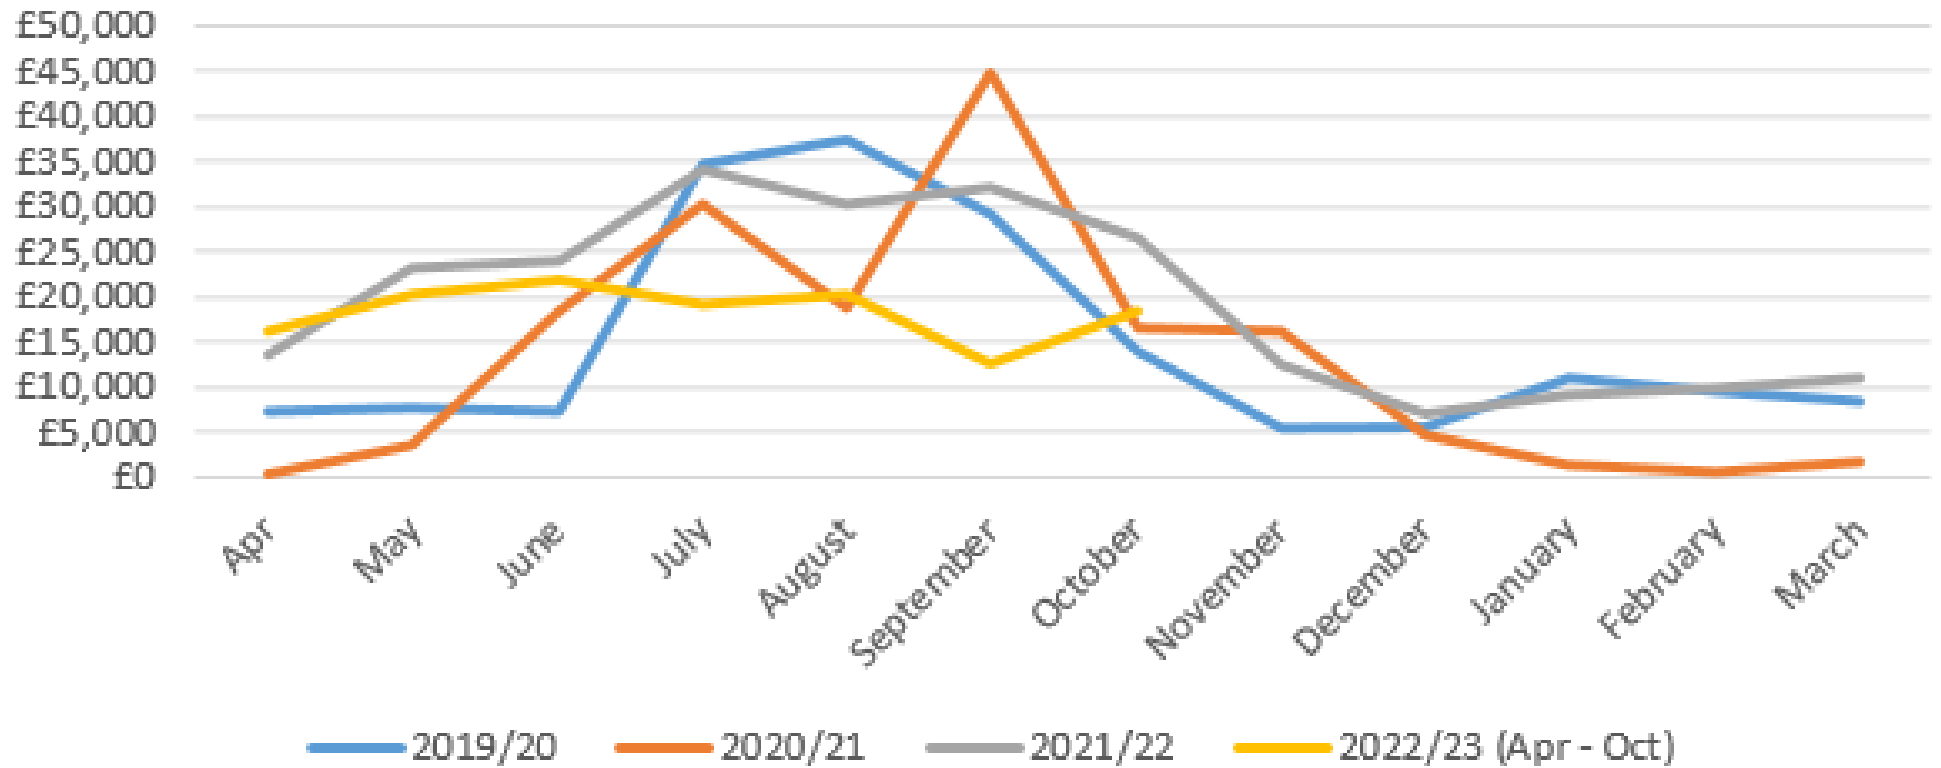

Wells Stearmans Yard CP 2019/20 - 2022/23 (Apr - Oct)