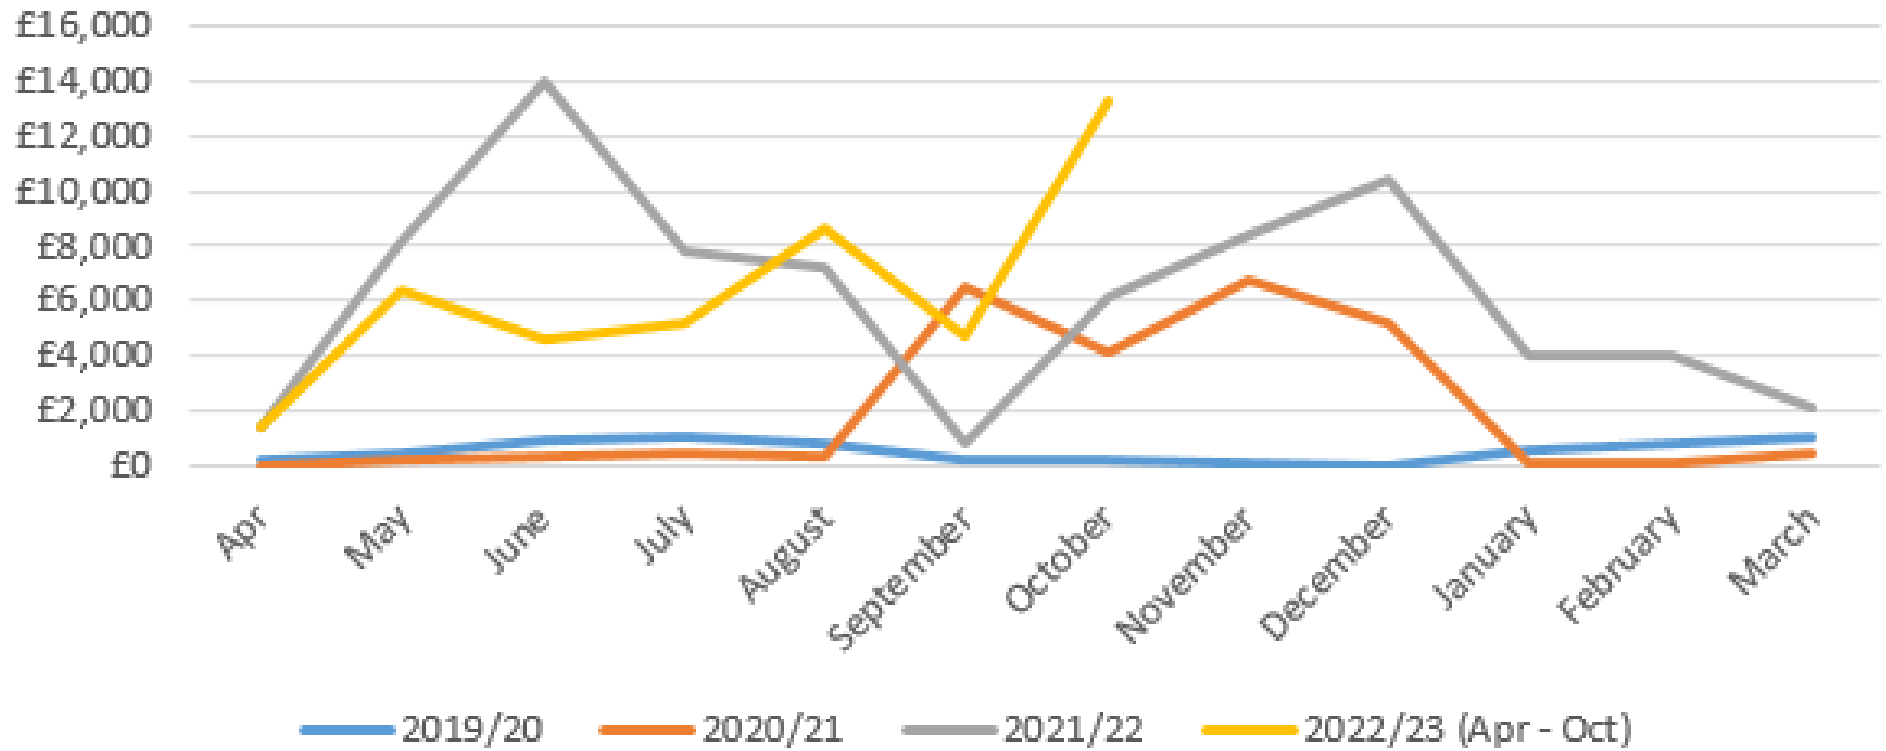

Holt Country Park 2019/20 - 2022/23 (Apr - Oct)