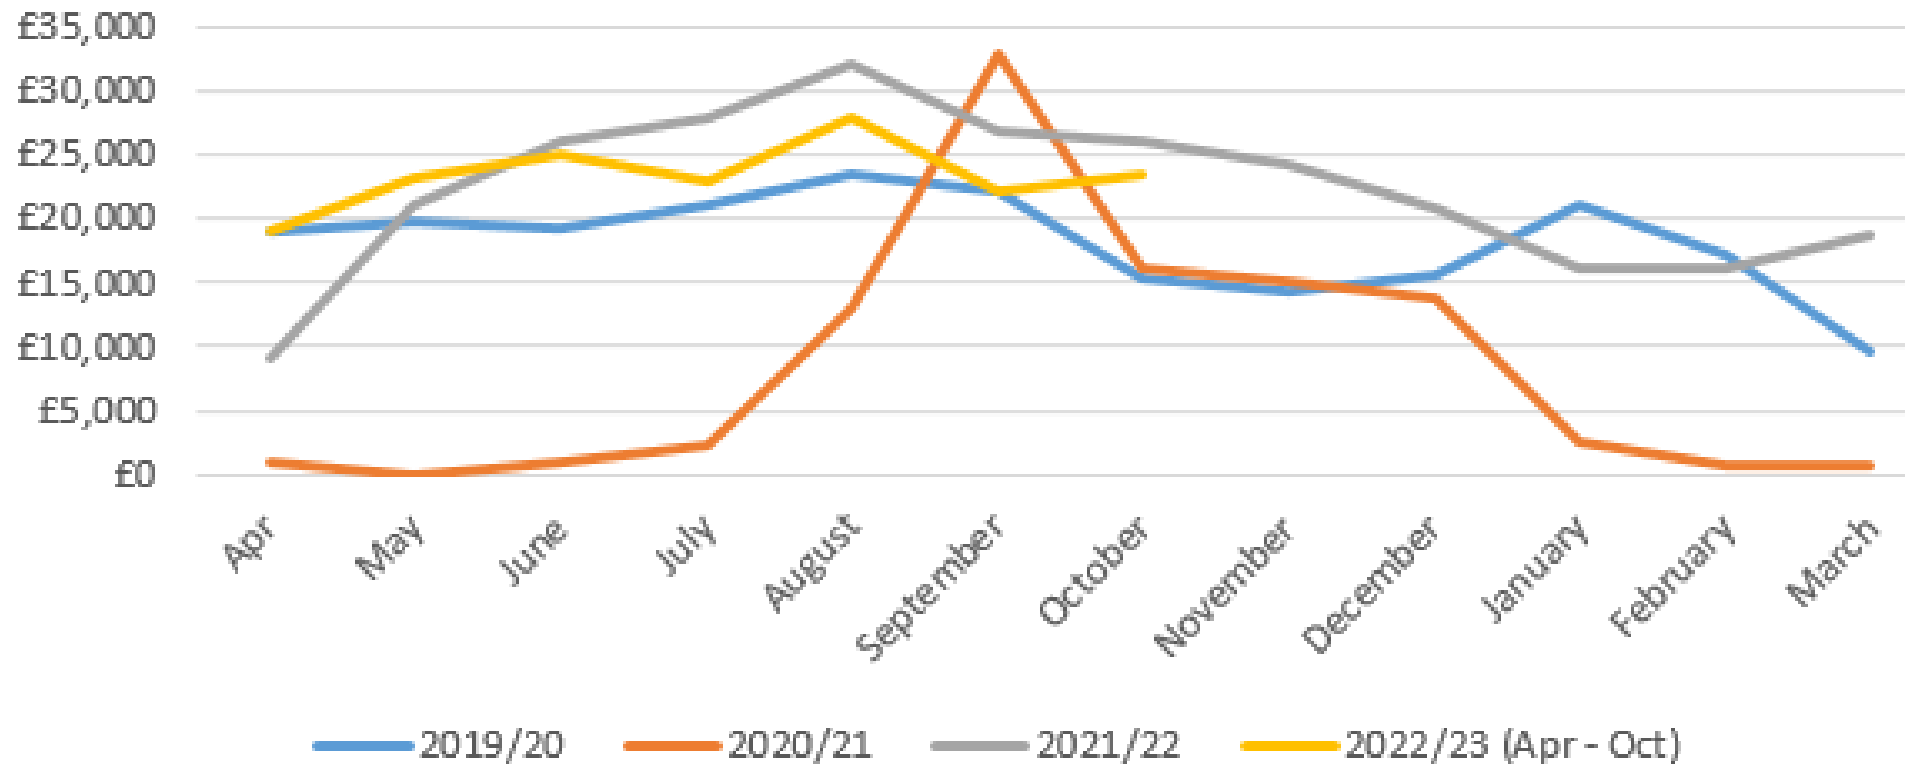

Albert St CP 2019/20 - 2022/23 (Apr - Oct)