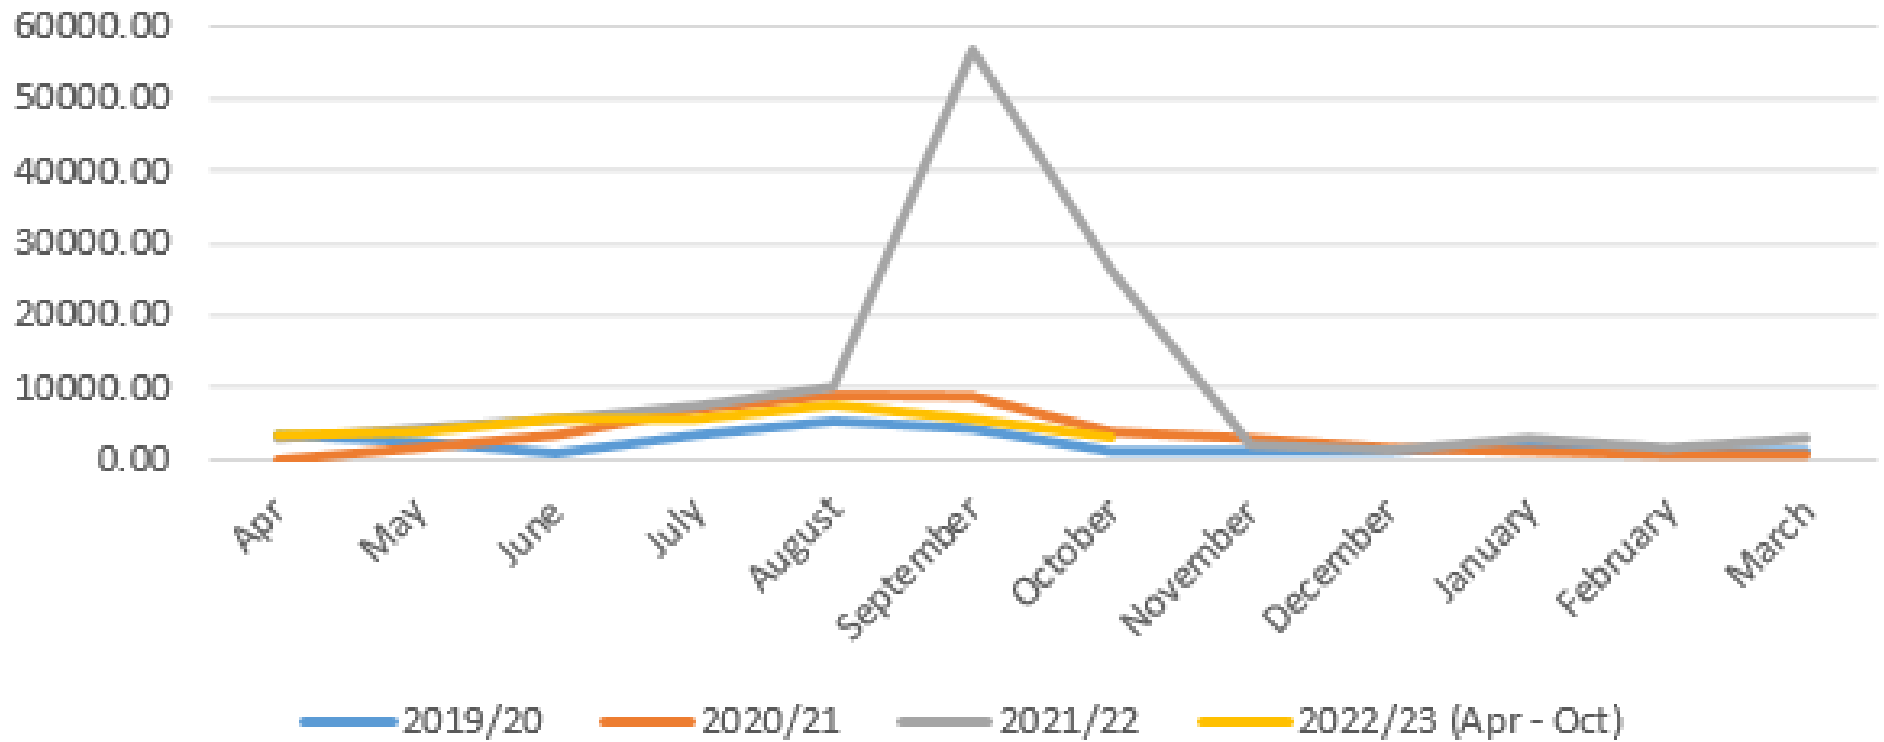

Weybourne CP 2019/20 - 2022/23 (Apr - Oct)