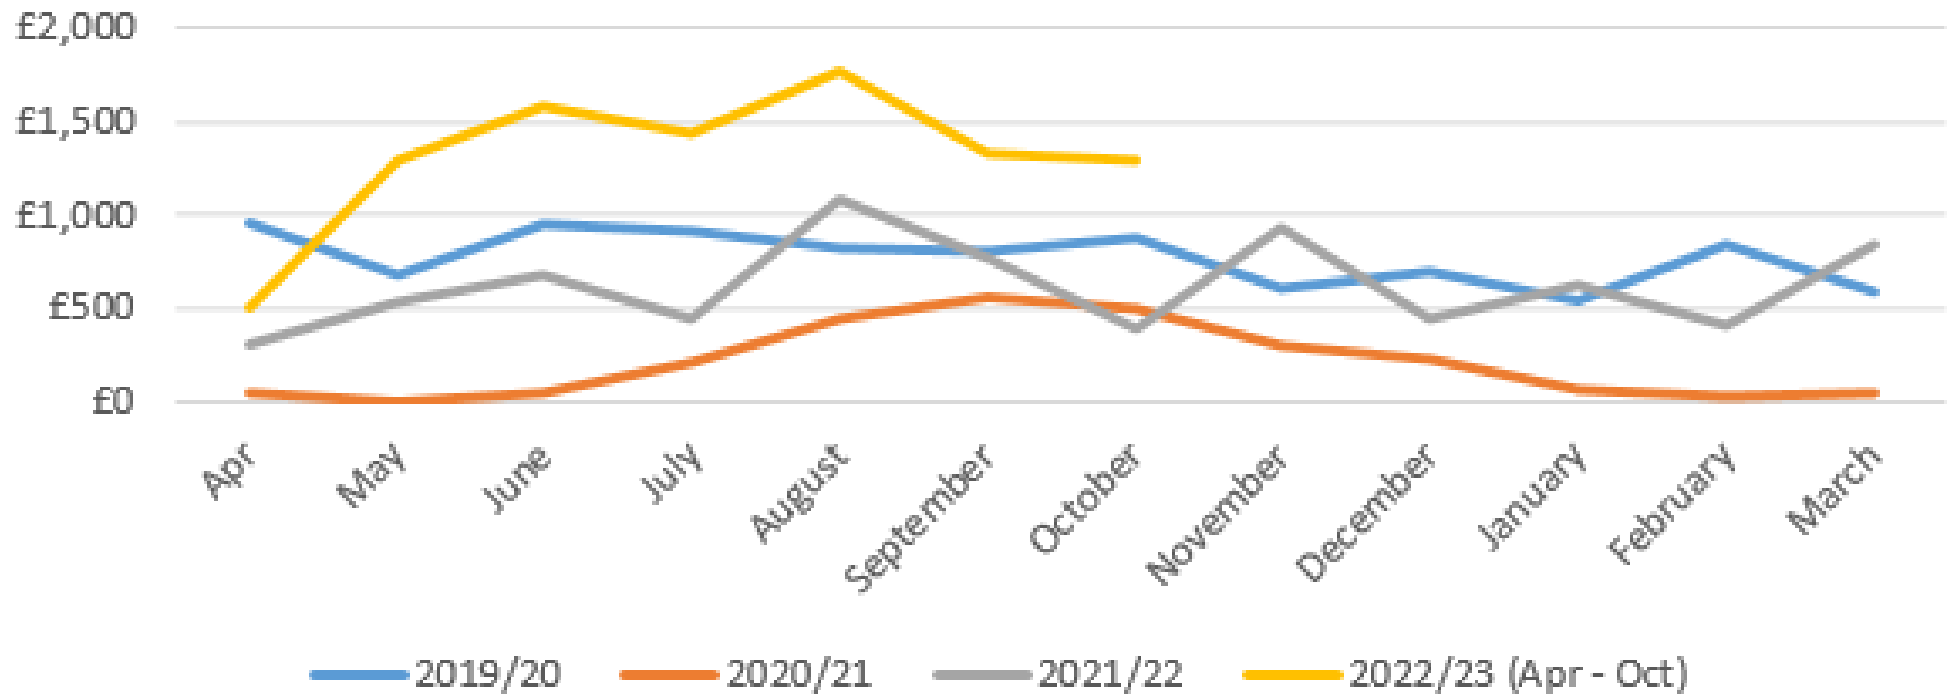

Fakenham Community Centre CP 2019/20 - 2022/23 (Apr - Oct)