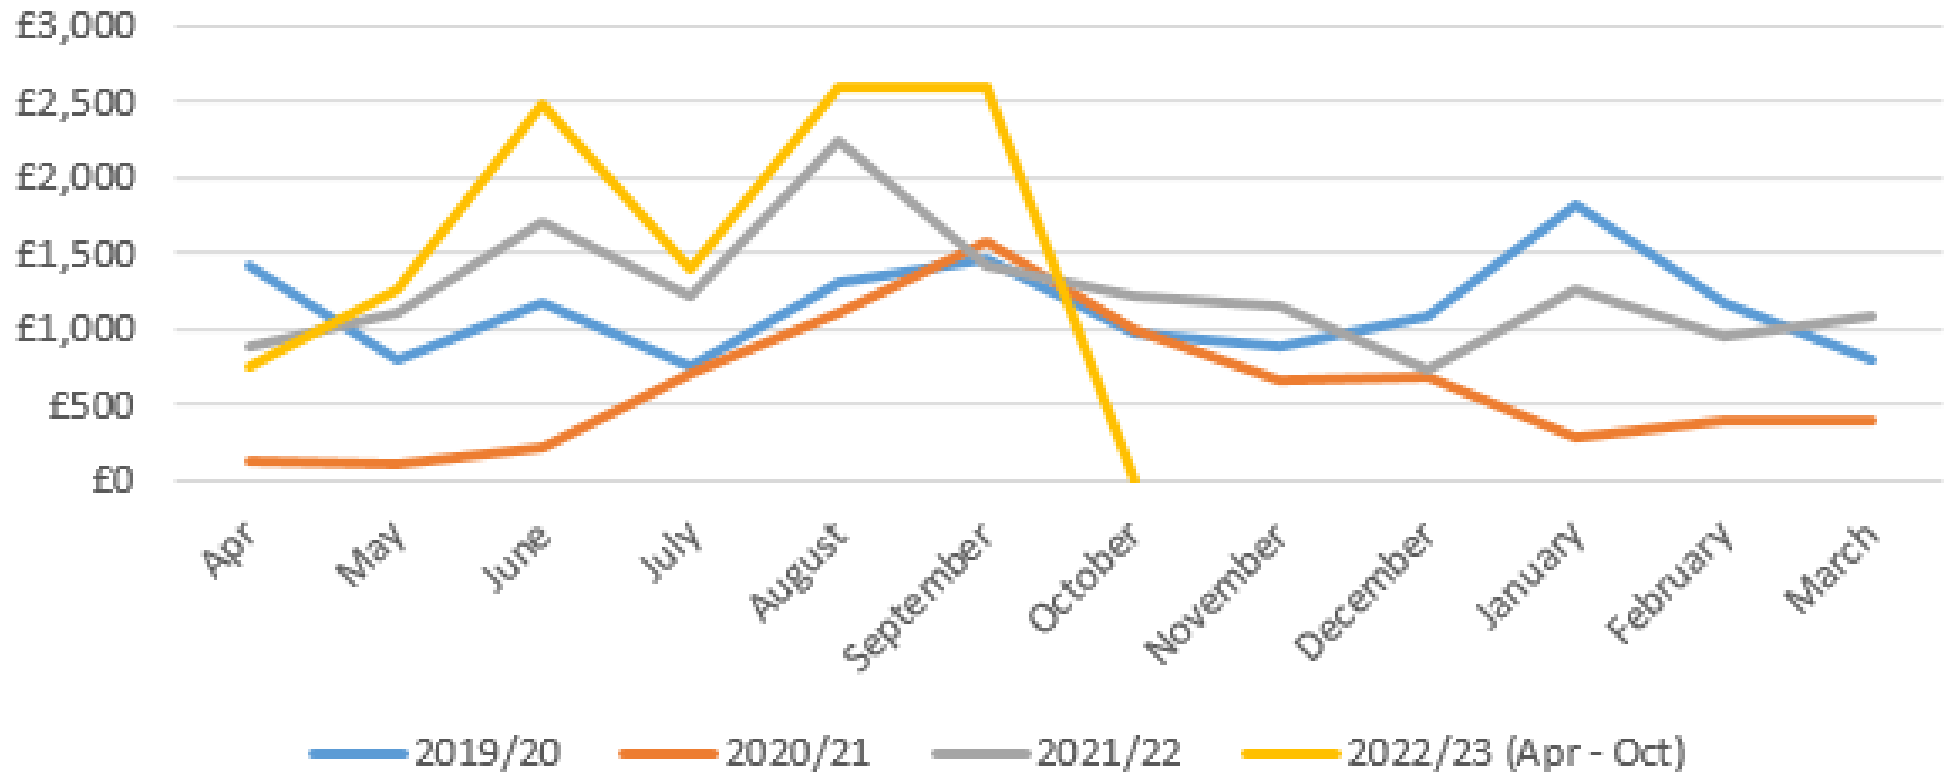

The Limes CP 2019/20 - 2022/23 (Apr - Oct)