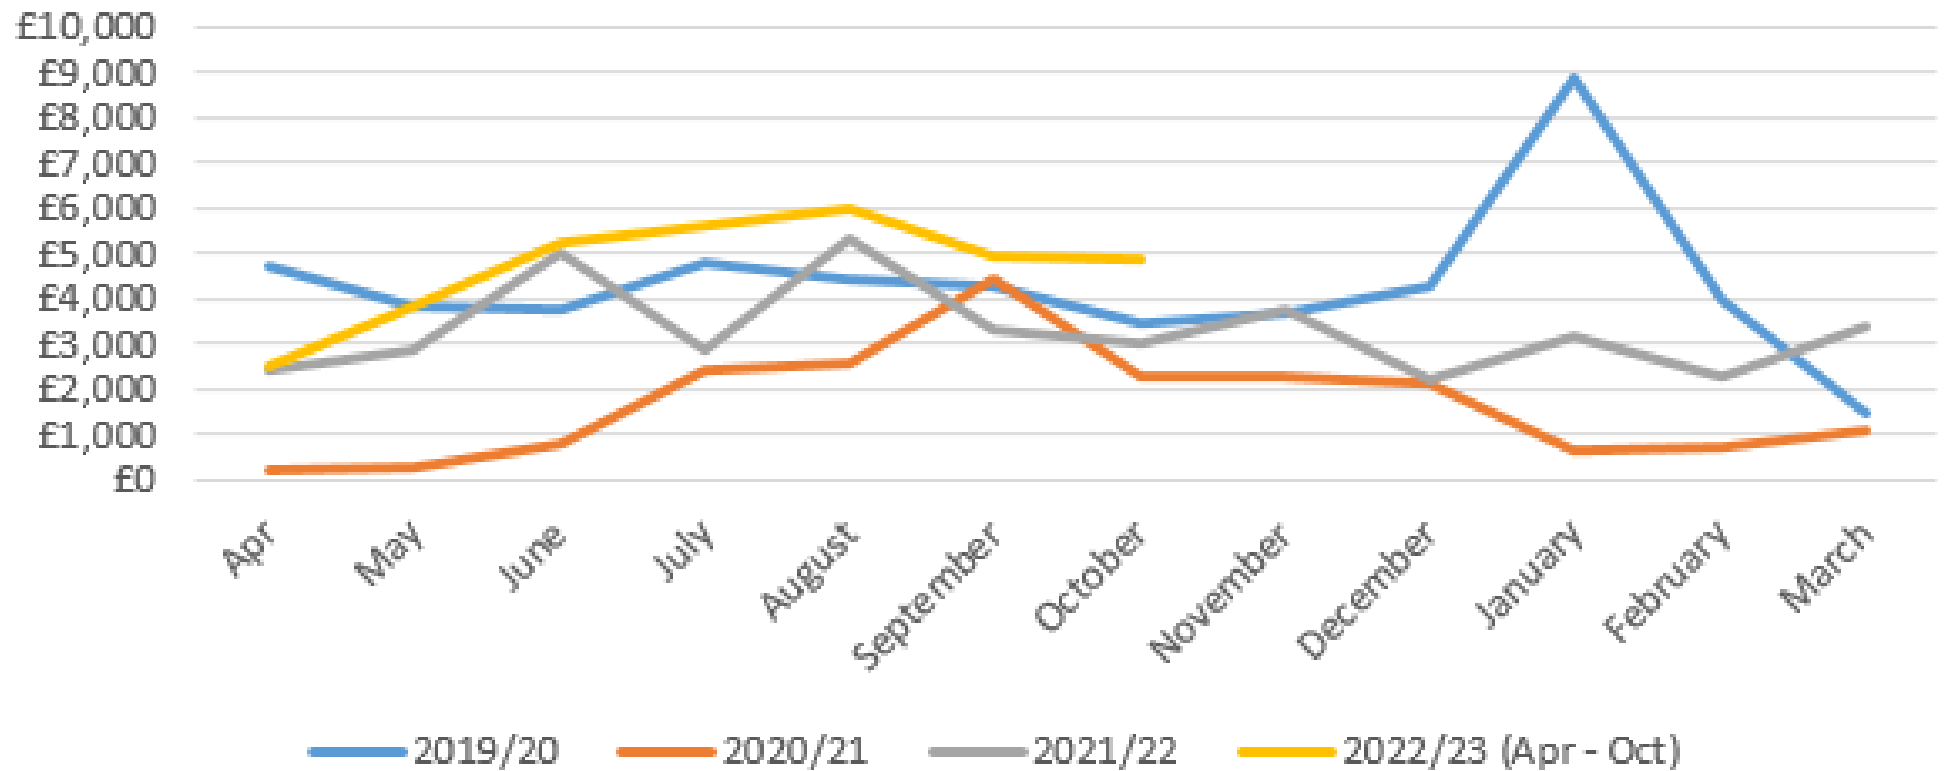

NW Bank Loke CP 2019/20 - 2022/23 (Apr - Oct)