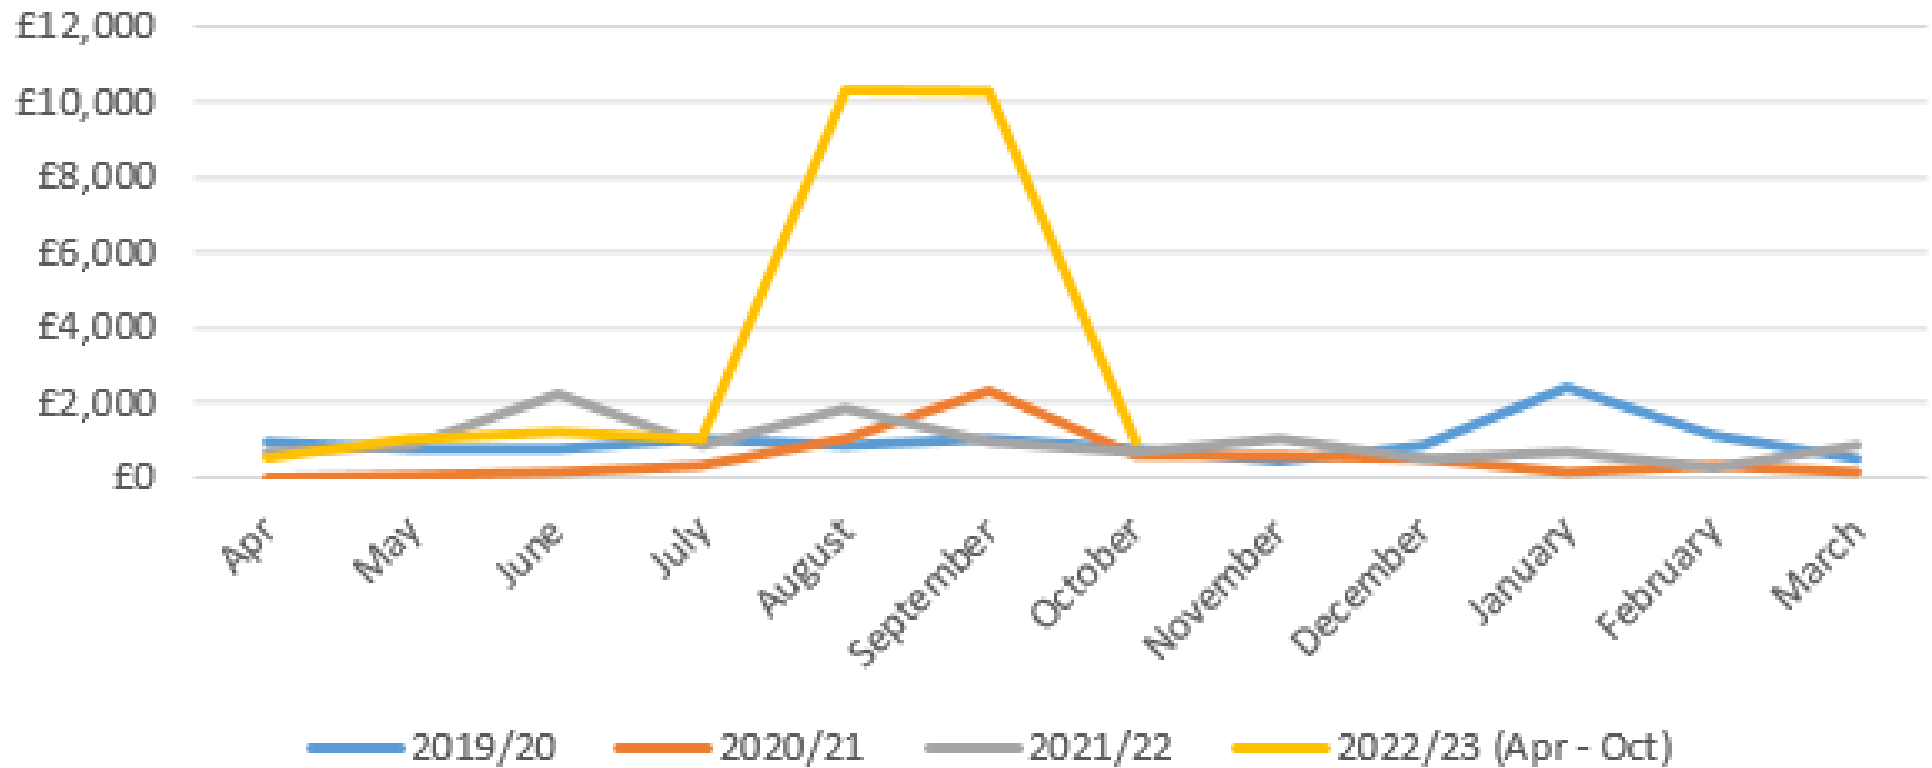

Stalham CP 2019/20 - 2022/23 (Apr - Oct)