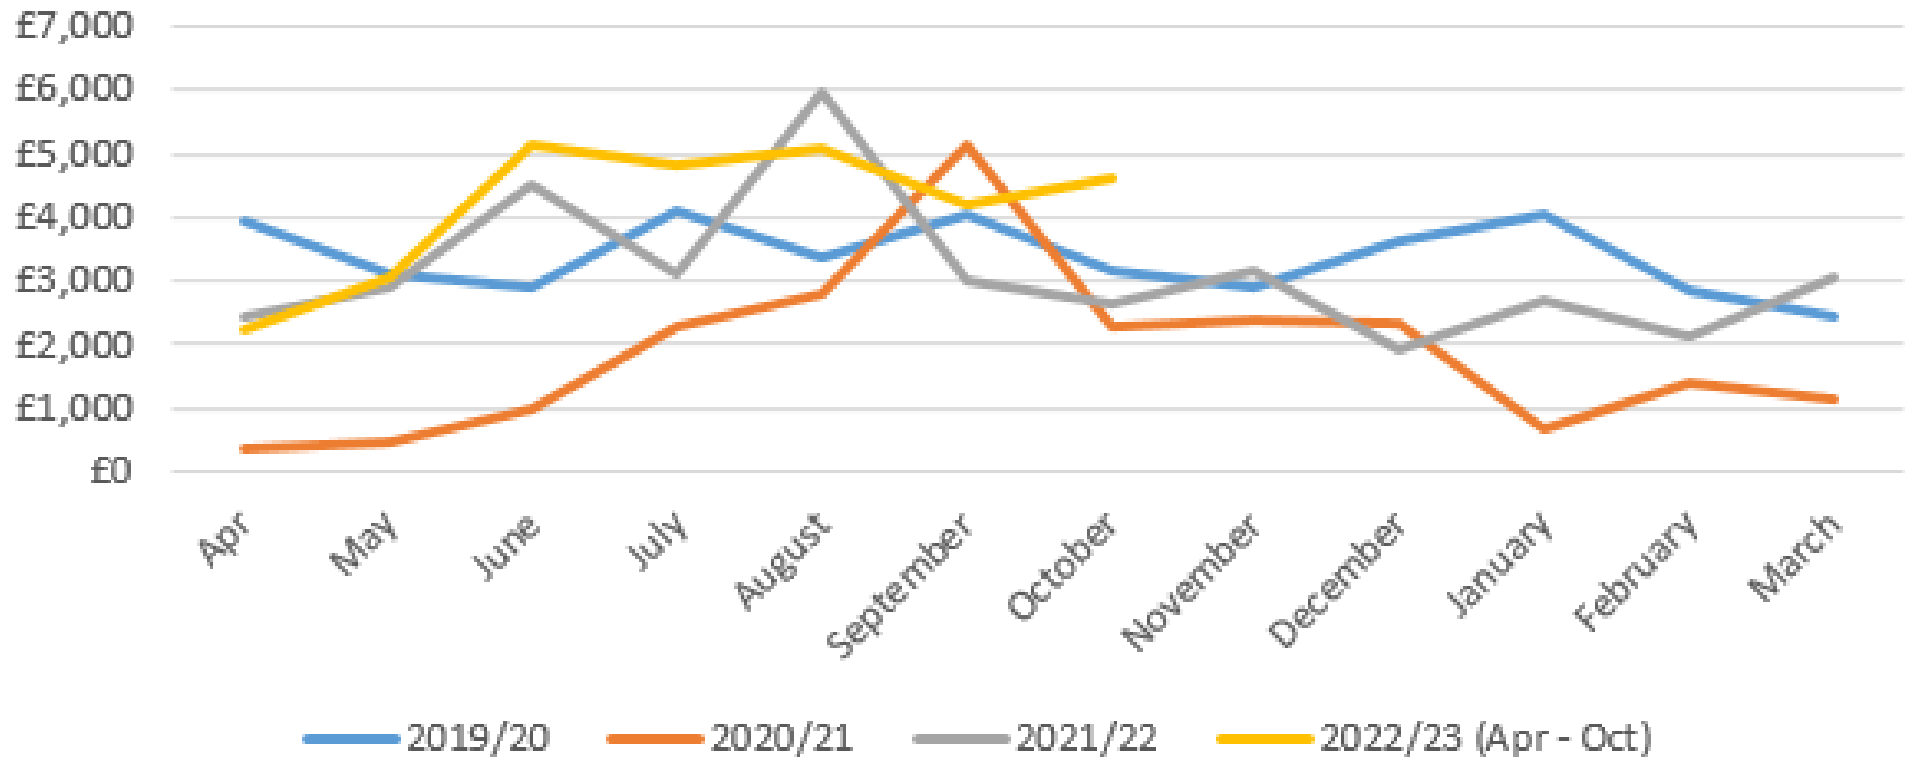

Queens Rd CP 2019/20 - 2022/23 (Apr - Oct)