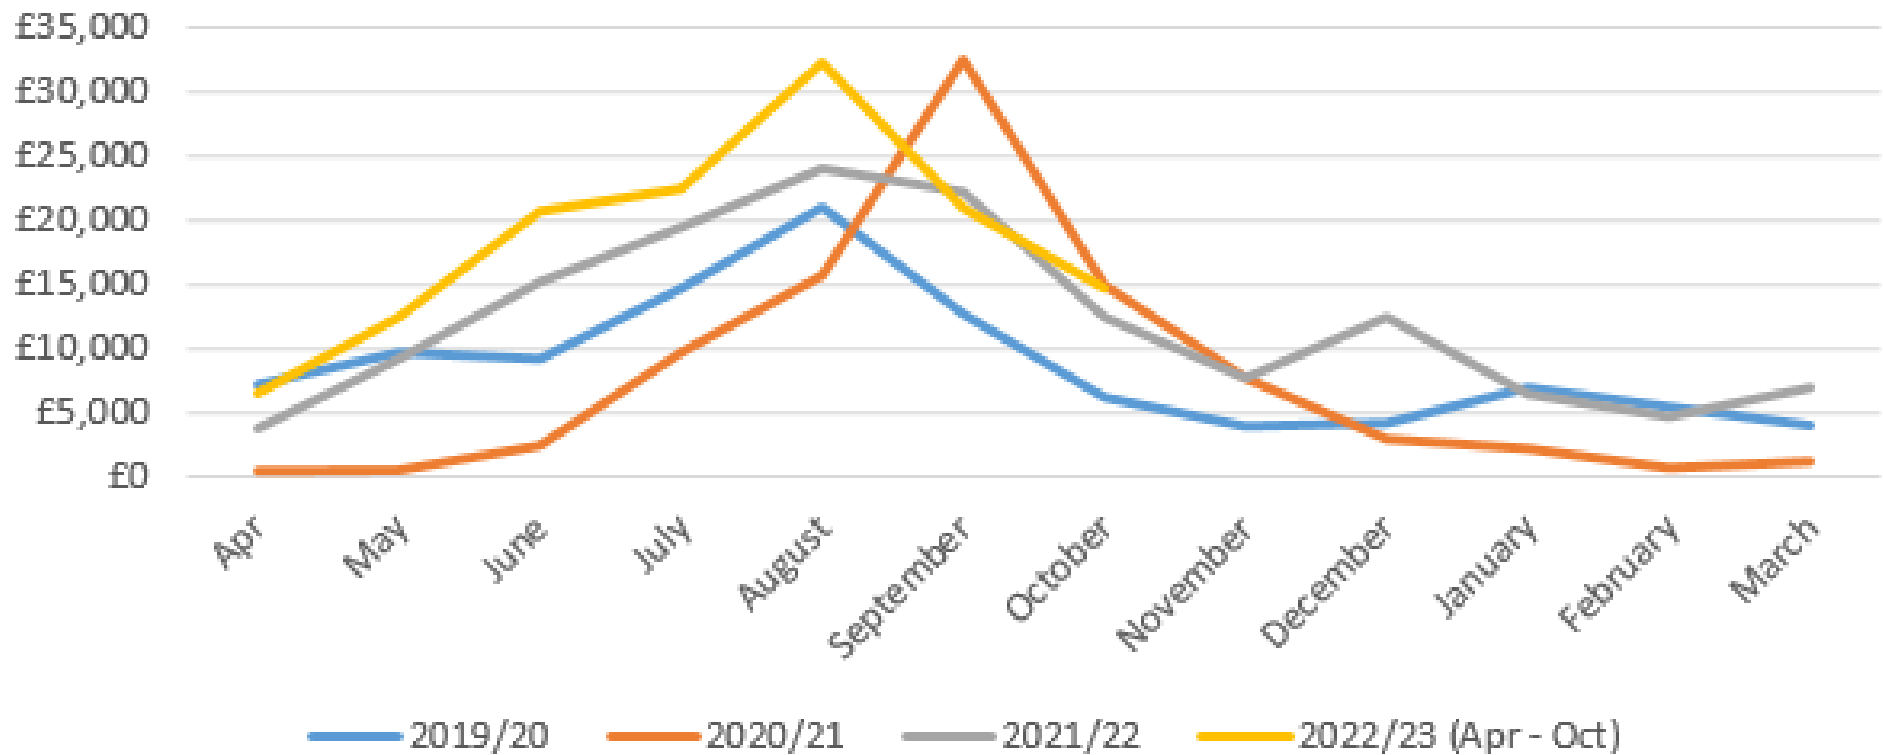

Morris St CP 2019/20 - 2022/23 (Apr - Oct)