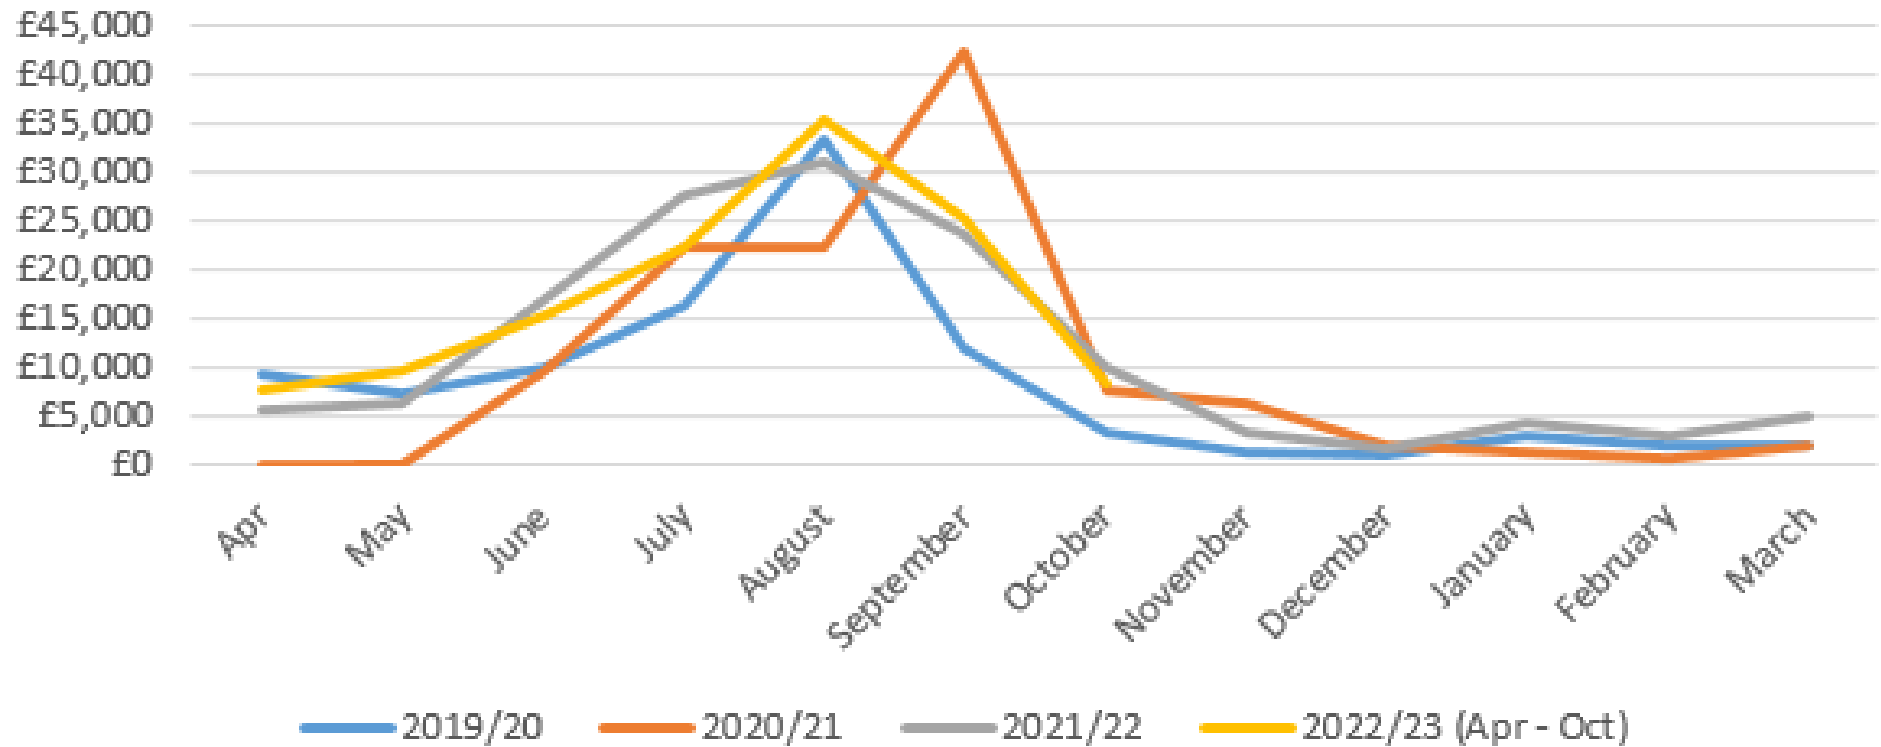

Mundesley Gold Park CP 2019/20 - 2022/23 (Apr - Oct)