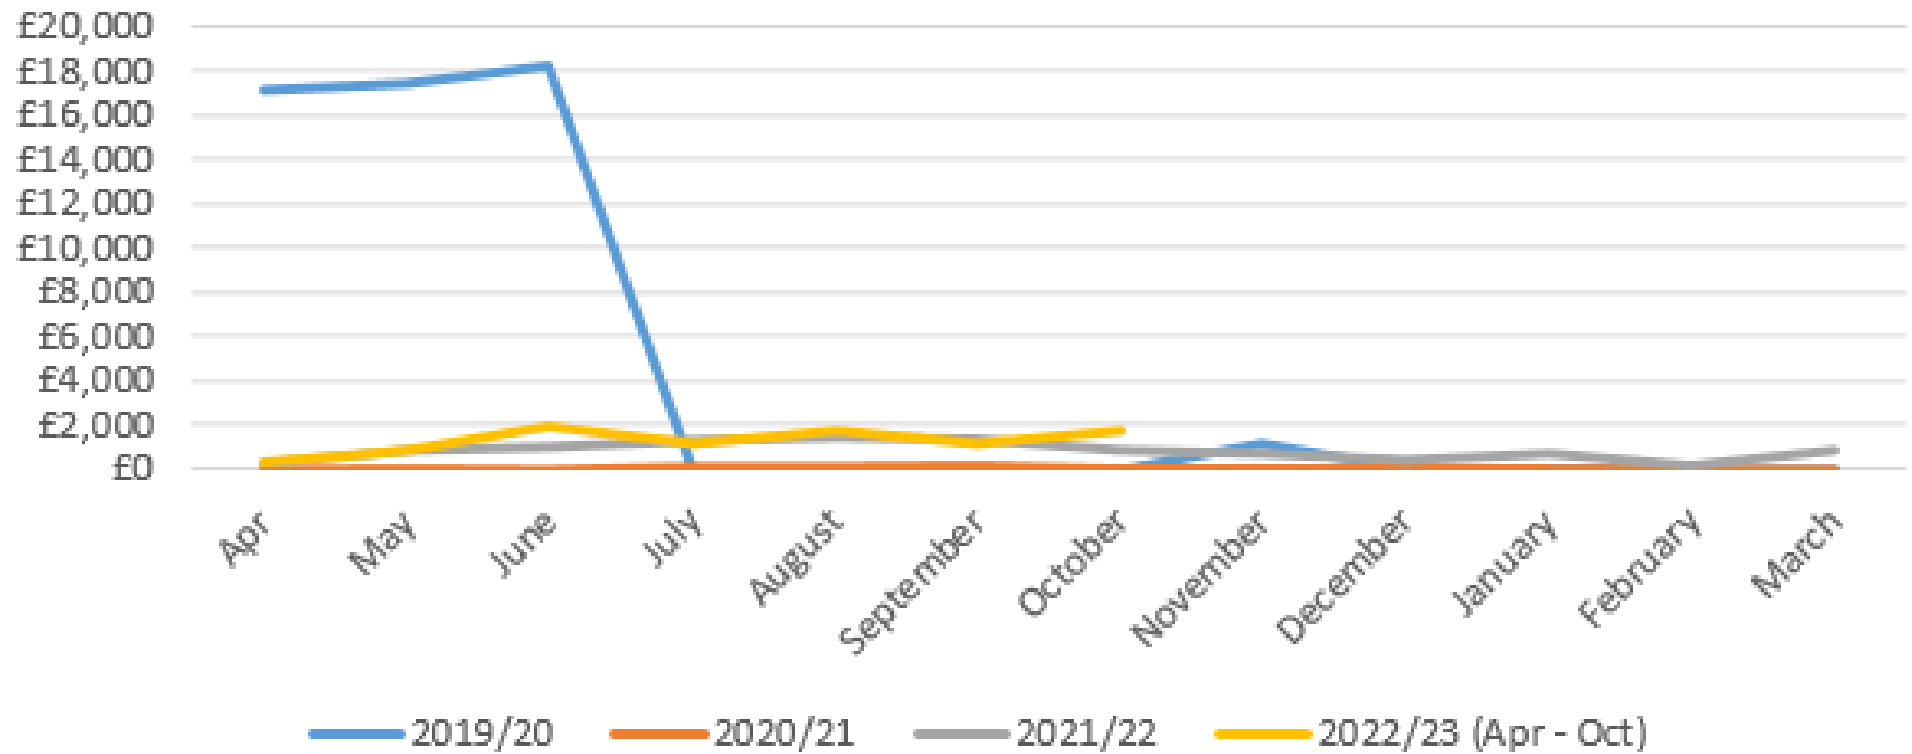

Wells Statithe St CP 2019/20 - 2022/23 (Apr - Oct)