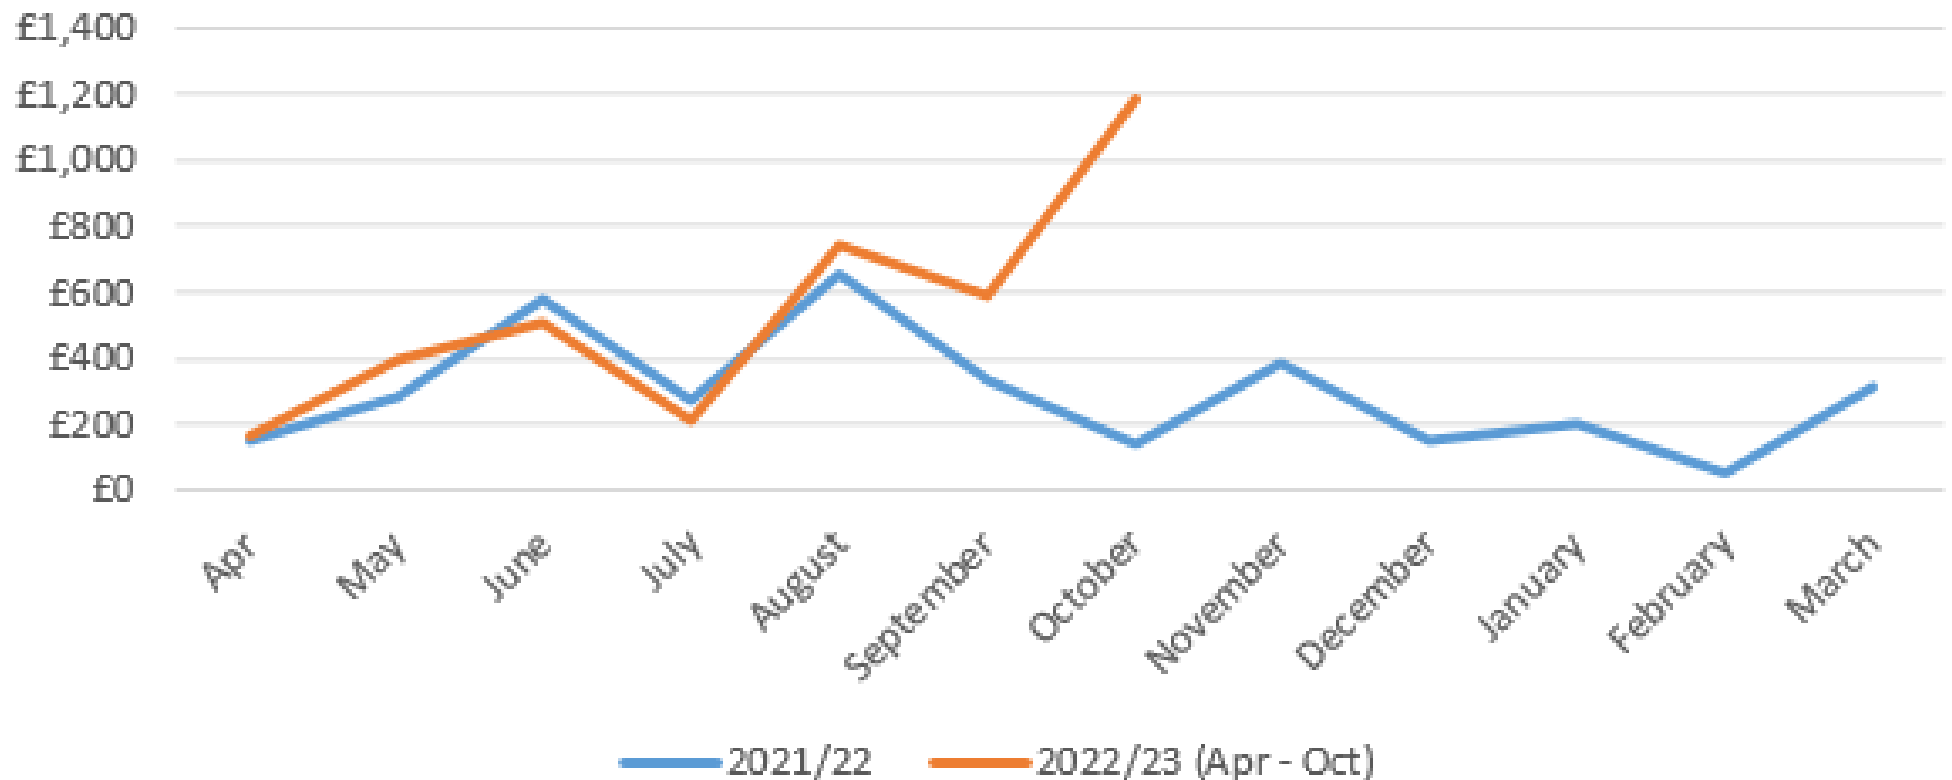

Fakenham Highfields Rd CP 2019/20 - 2022/23 (Apr - Oct)