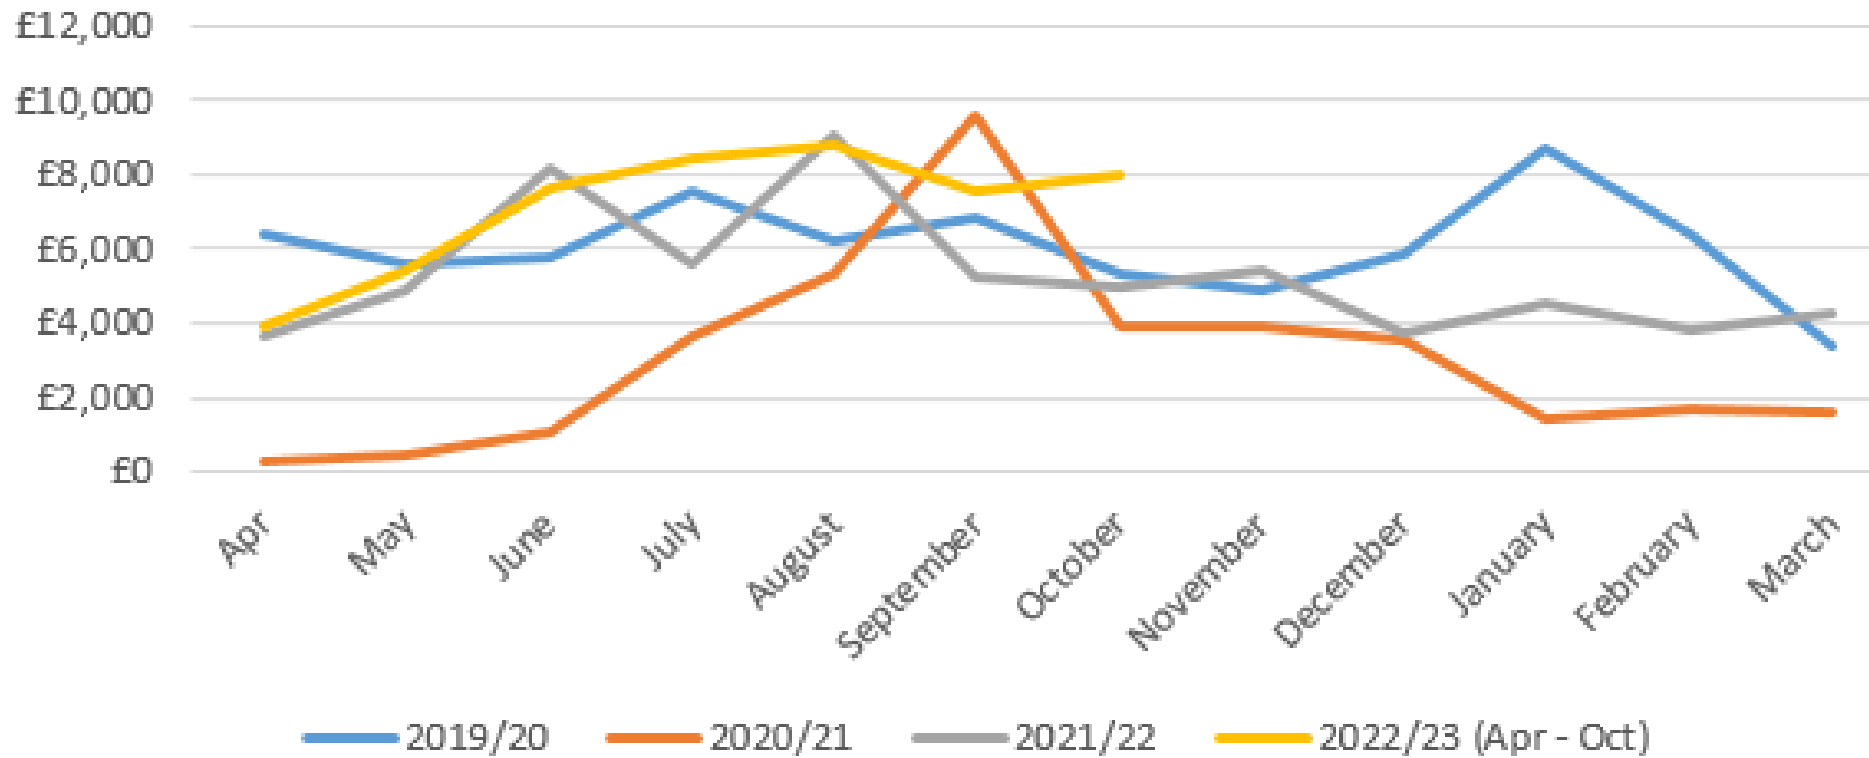

Bridge St CP 2019/20 - 2022/23 (Apr - Oct)