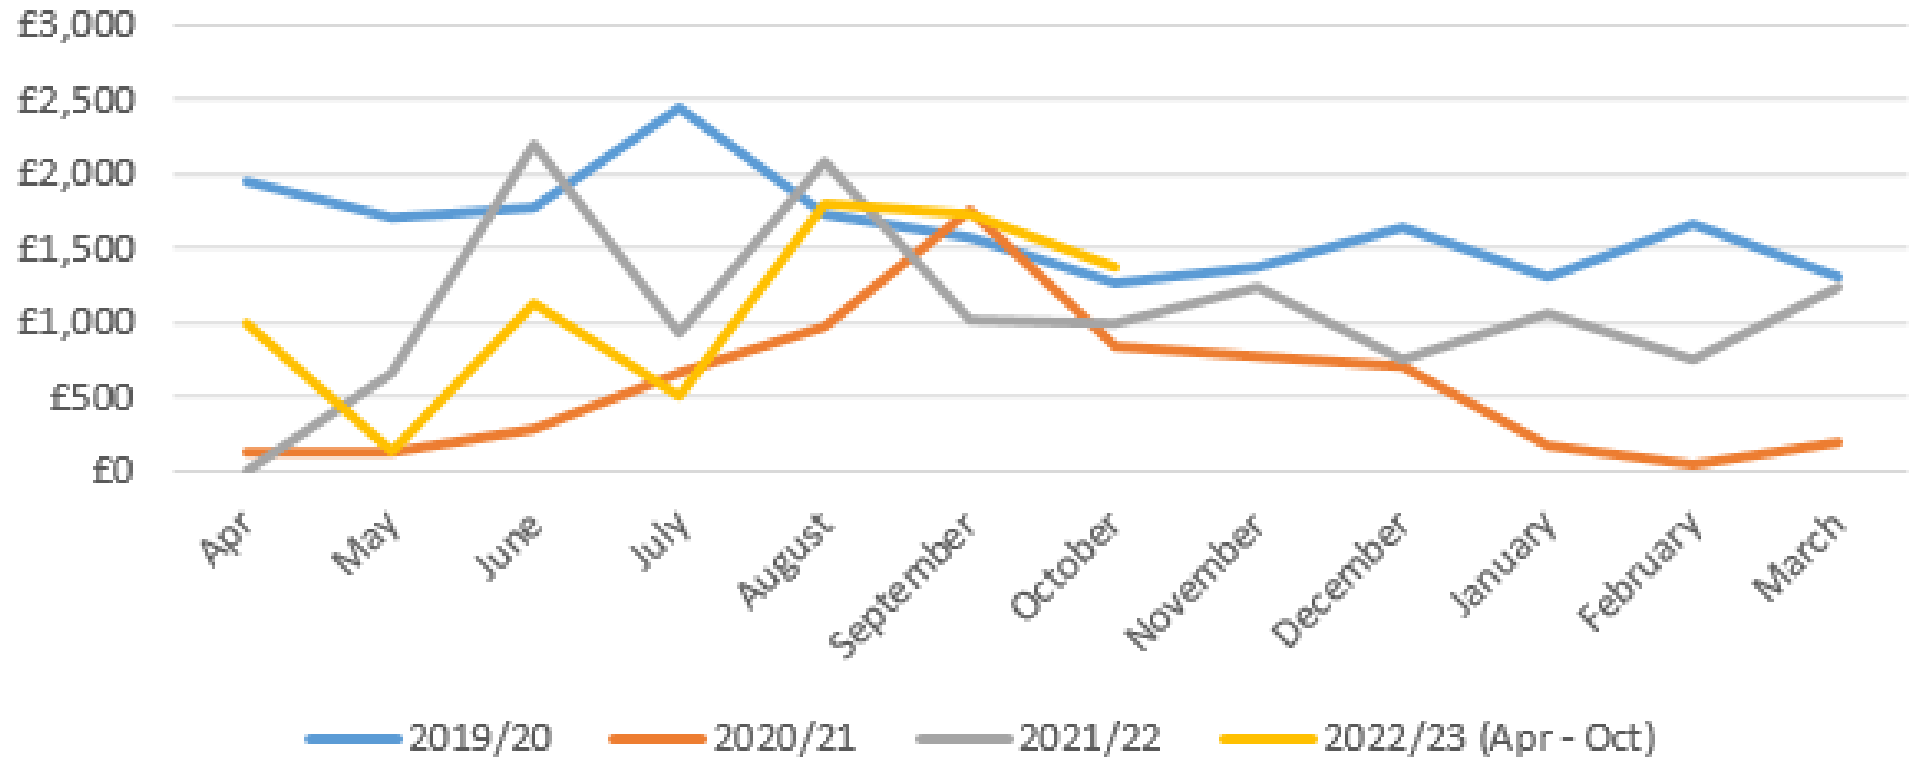

NW New Rd CP 2019/20 - 2022/23 (Apr - Oct)