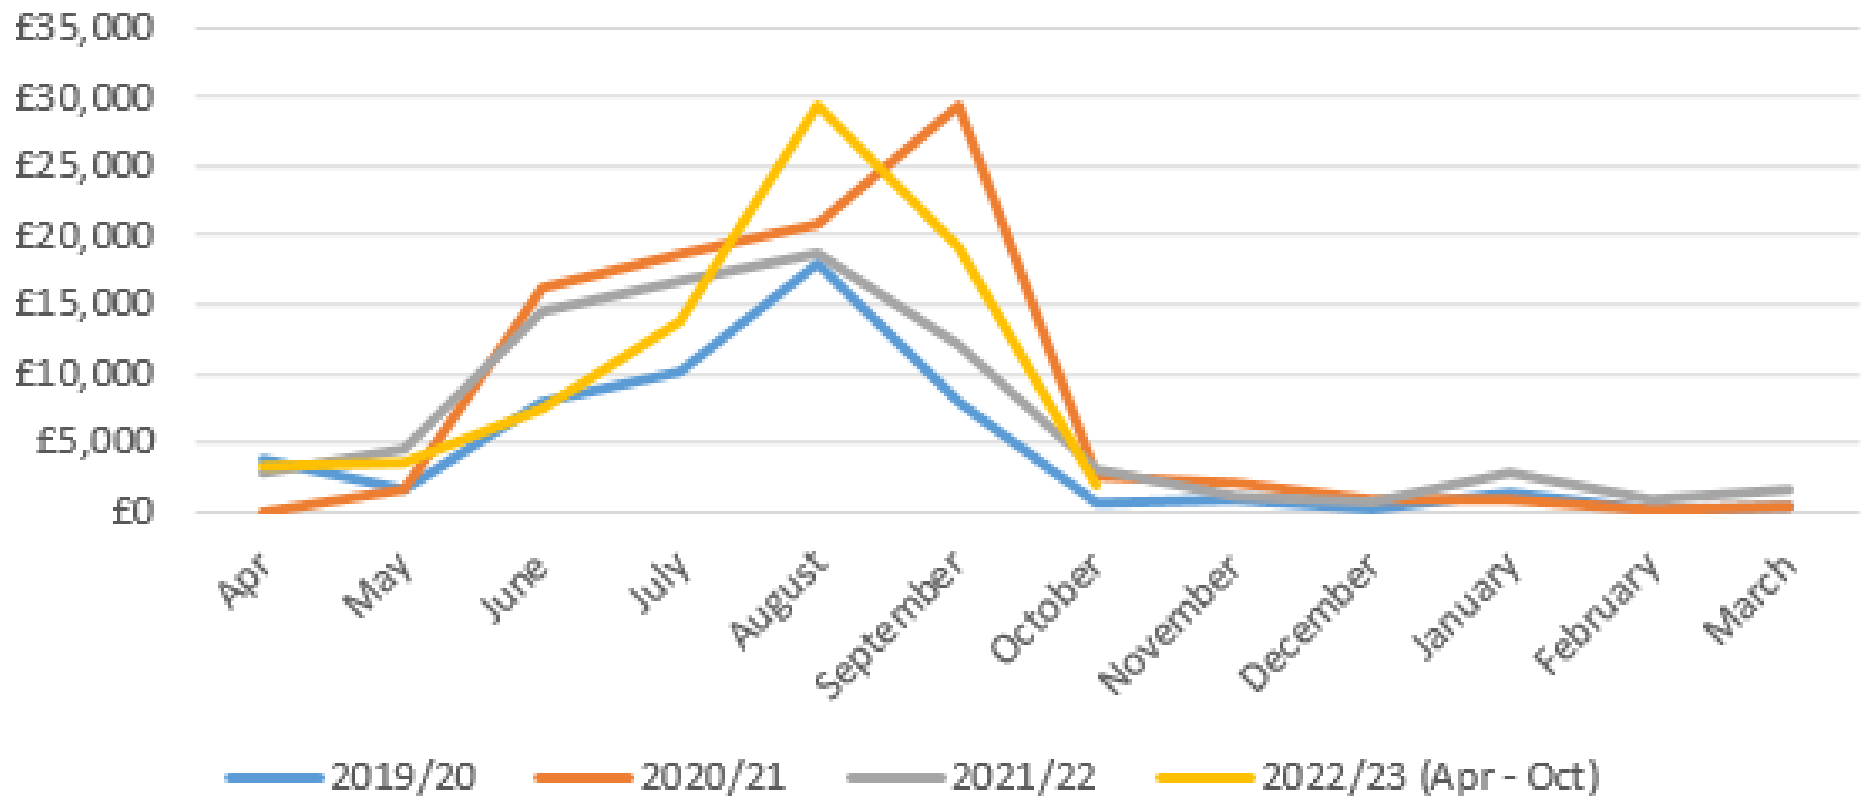

Sea Palling, Clink Rd CP 2019/20 - 2022/23 (Apr - Oct)