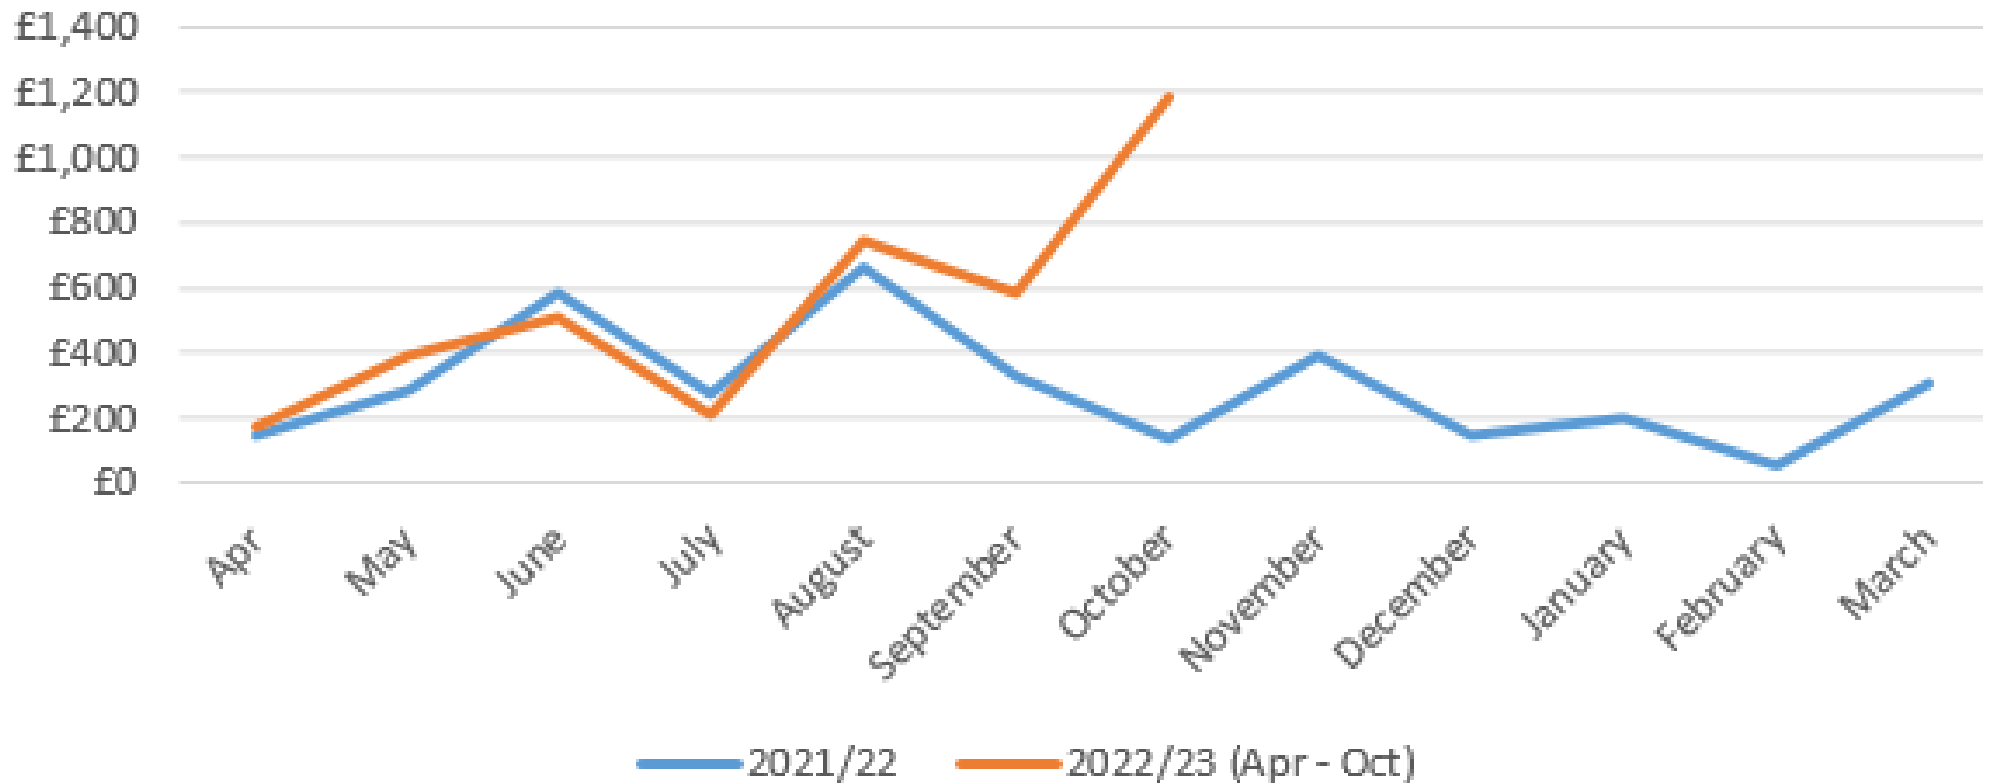

Fakenham Millers Walk CP 2019/20 - 2022/23 (Apr - Oct)